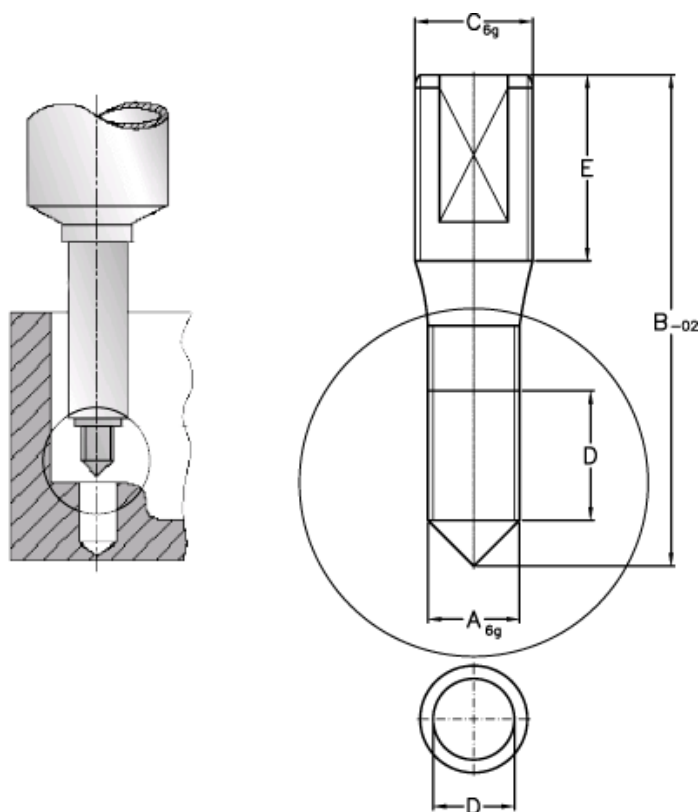

# Data Sheet

Article number: 12621000100700

Description: Threaded pin 621 000 100.700  
For M10

## Measures

A = M10  
B = 117.5  
C = M12  
D = 20.8  
E = 25